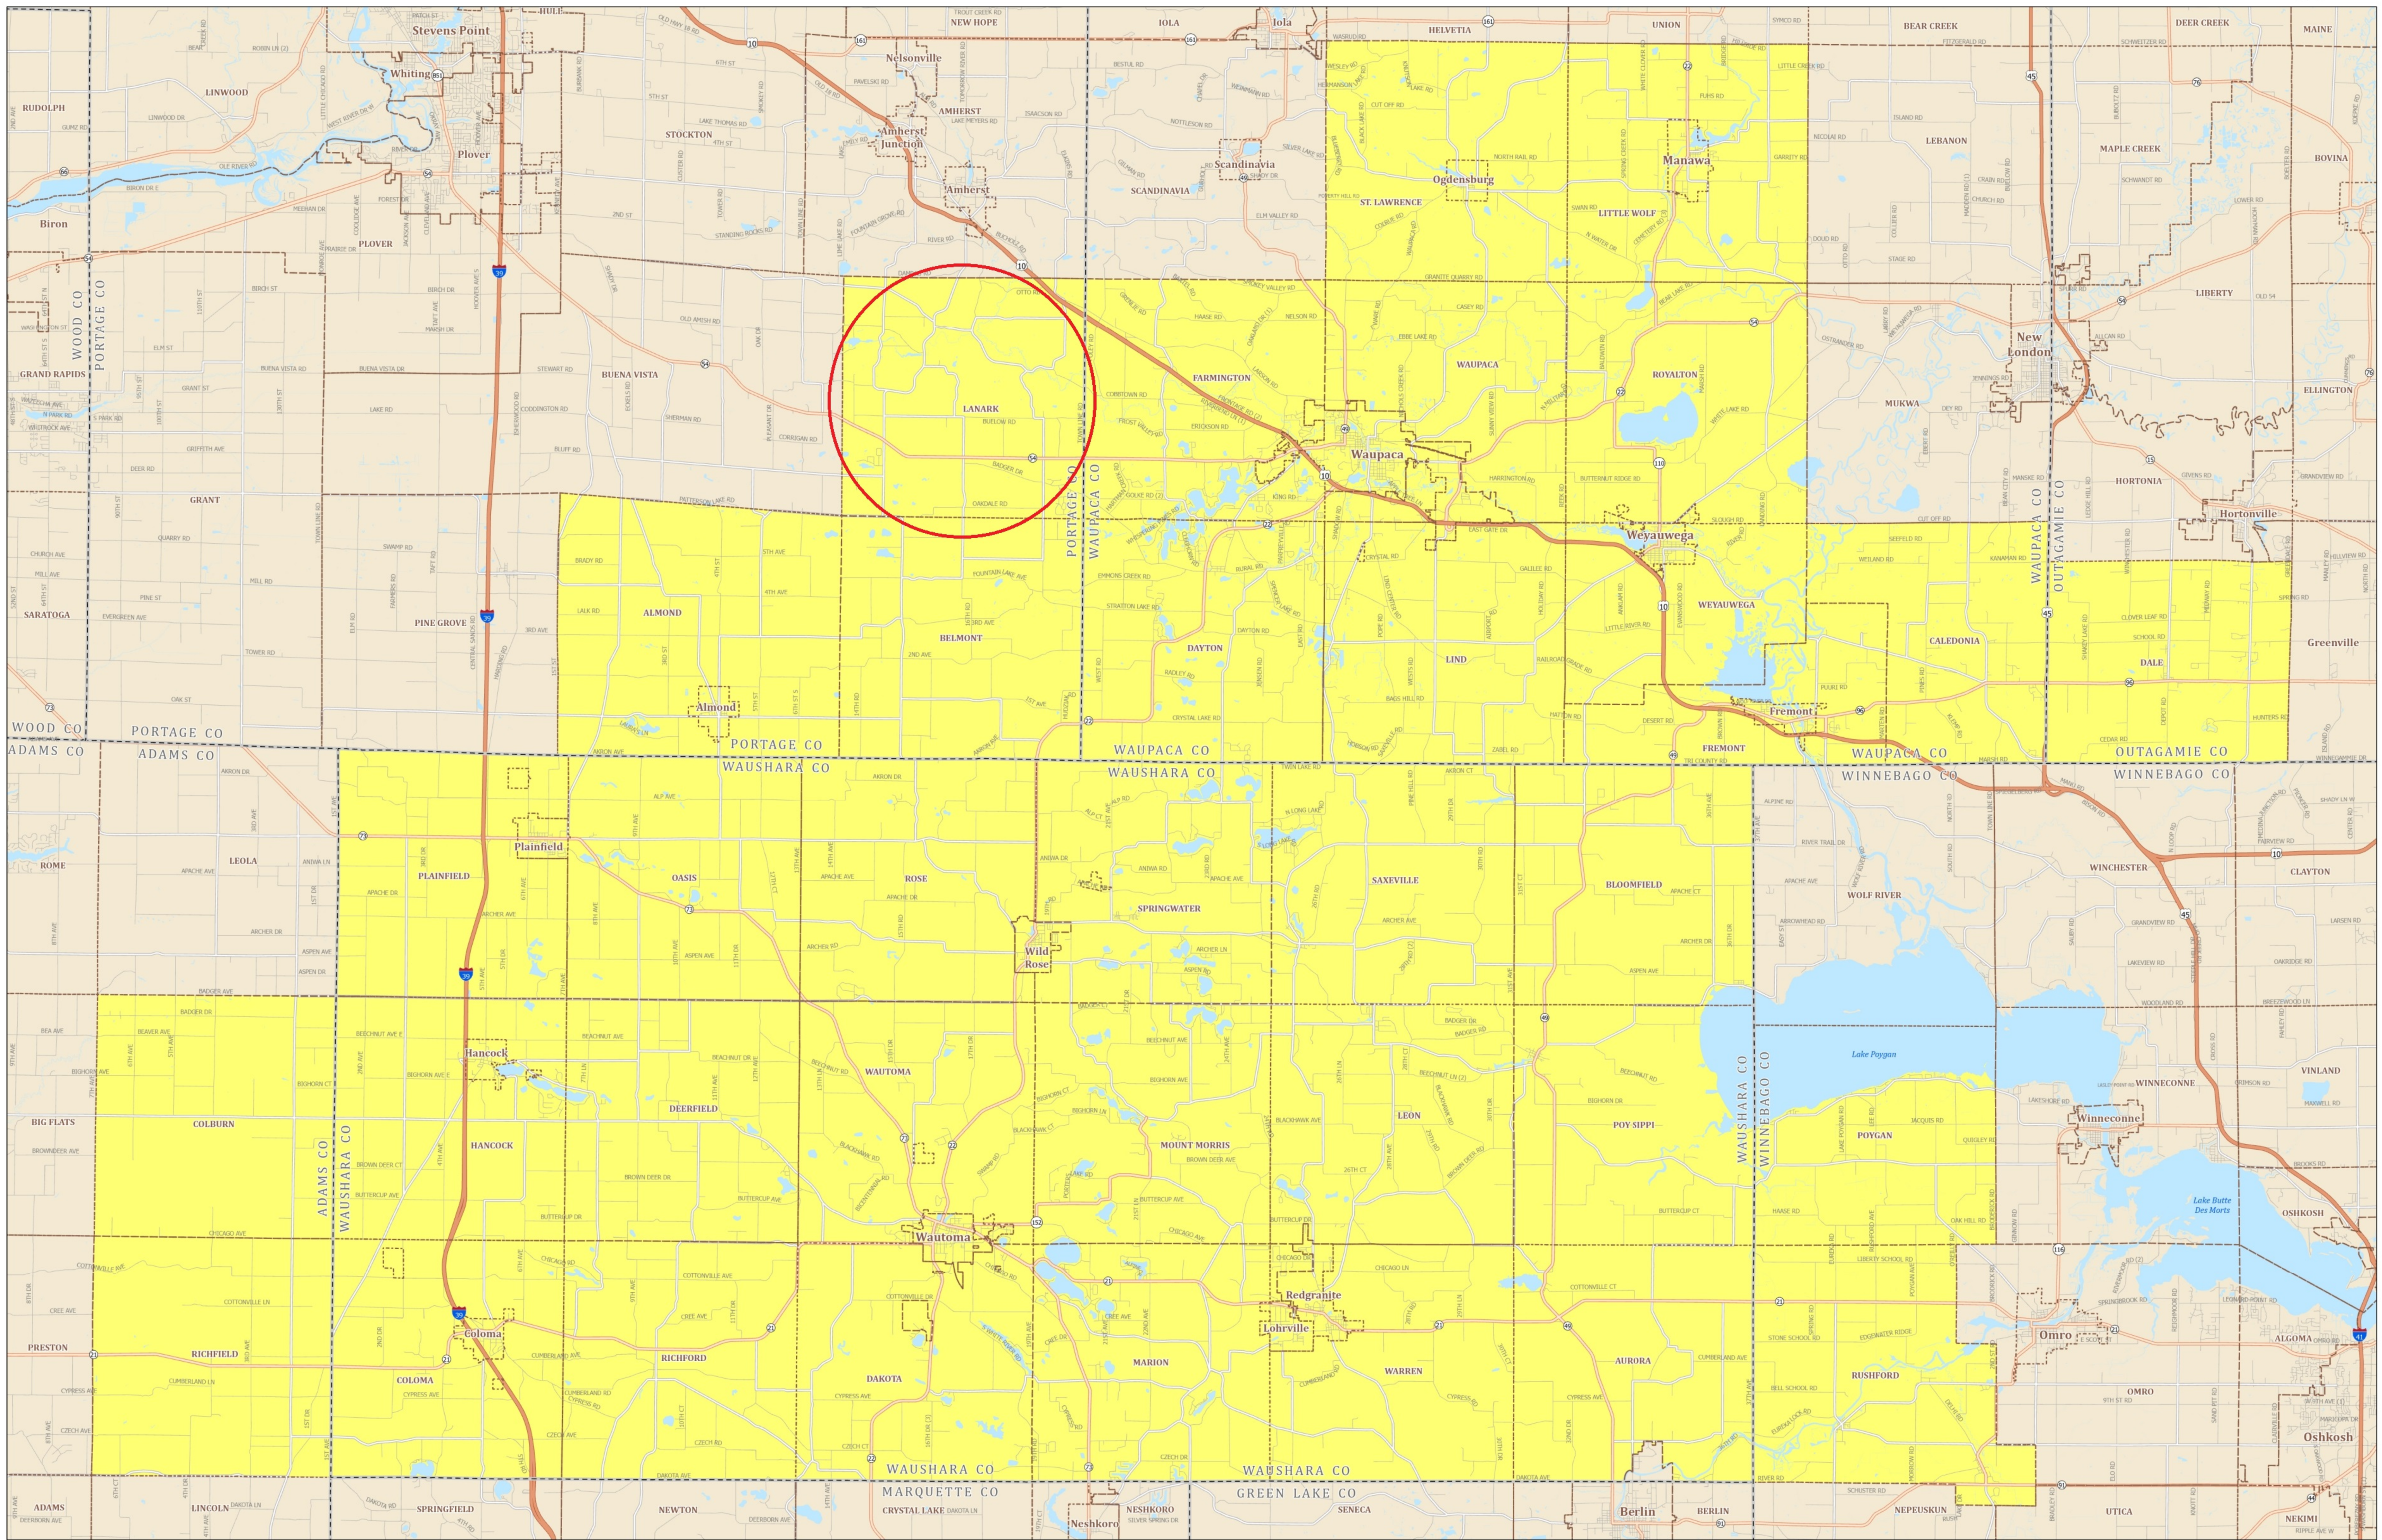

Assembly District 57

STATE OF WISCONSIN

Source:
 Legislative districts as enacted by 2023 Wisconsin Act 94 on February 19, 2024.
 Legislative districts were created using 2020 Census TIGER block geography.

Projection:
 NAD 1983 Wisconsin TM

Cartography:
 LTSB GIS Team, 2024

- Federal Highway
- State Highway
- County Road
- Local Road
- Assembly District 57
- County Boundary
- Cities, Towns, Villages
- Lakes, Rivers