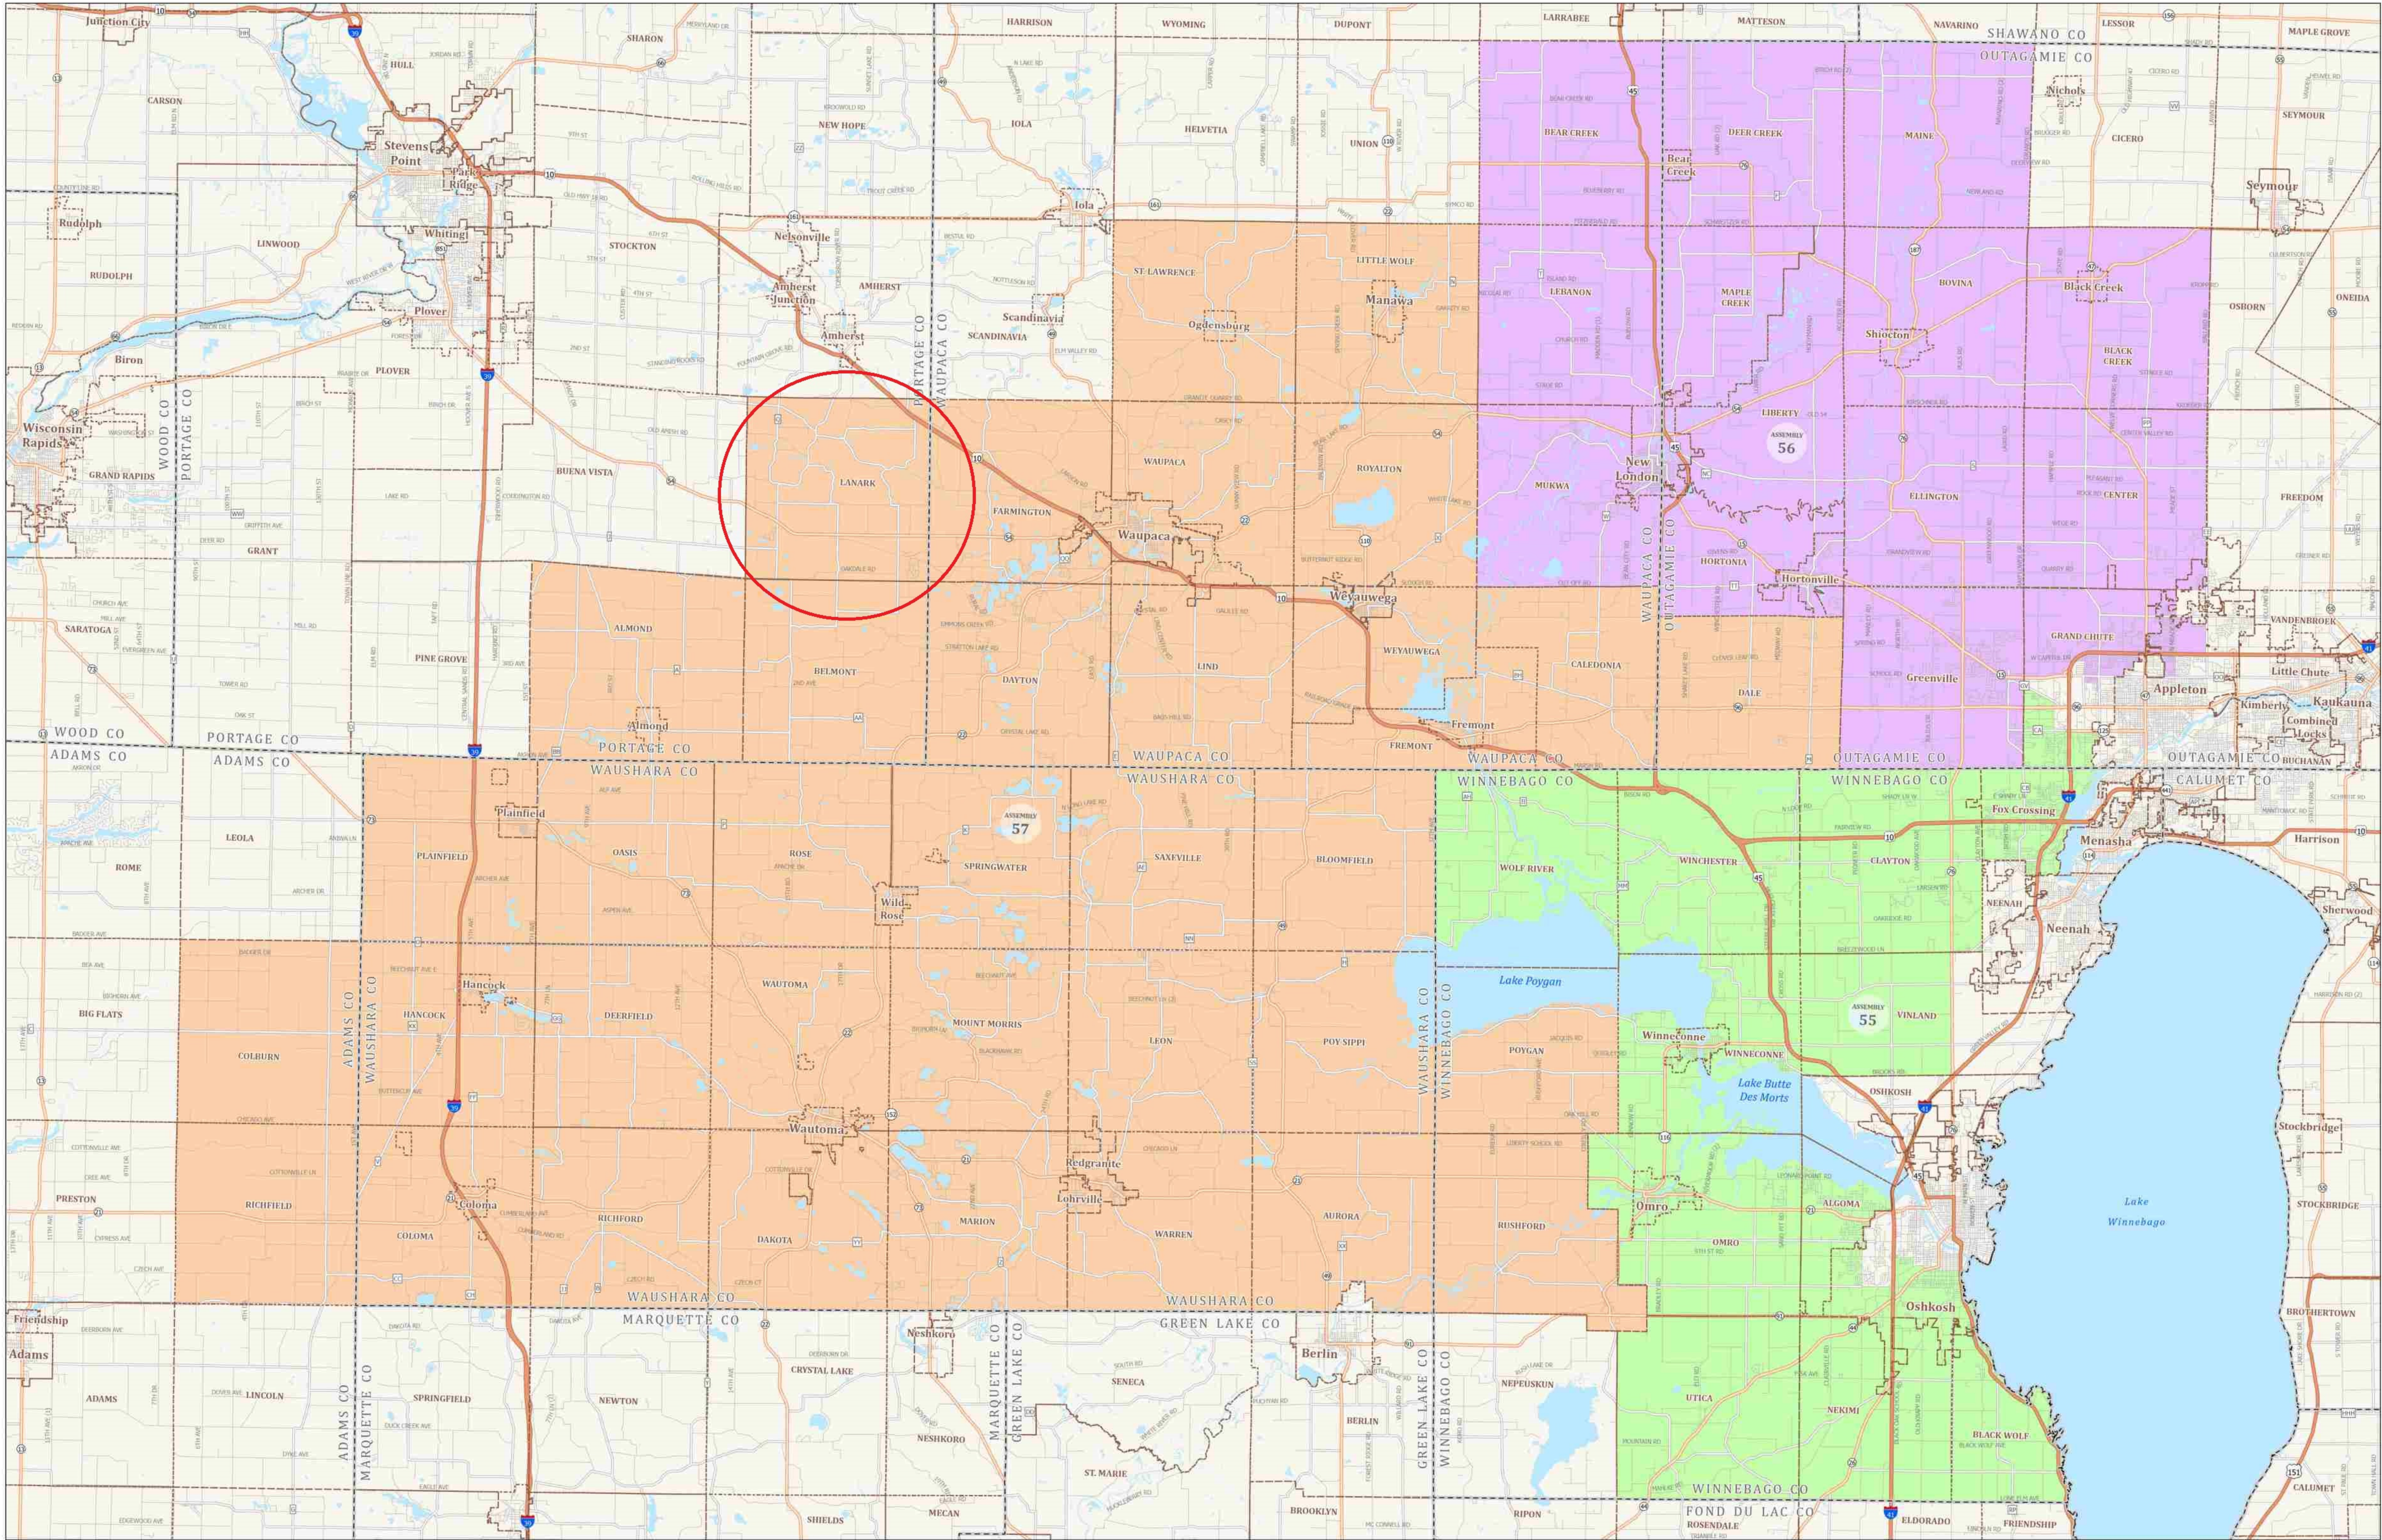

Senate District 19

STATE OF WISCONSIN

Projection: NAD 1983 Wisconsin TM

Cartography: LTSB GIS Team, 2024

- Federal Highway
- State Highway
- County Road
- Local Road
- Senate District 19
- County Boundary
- Cities, Towns, Villages
- Lakes, Rivers