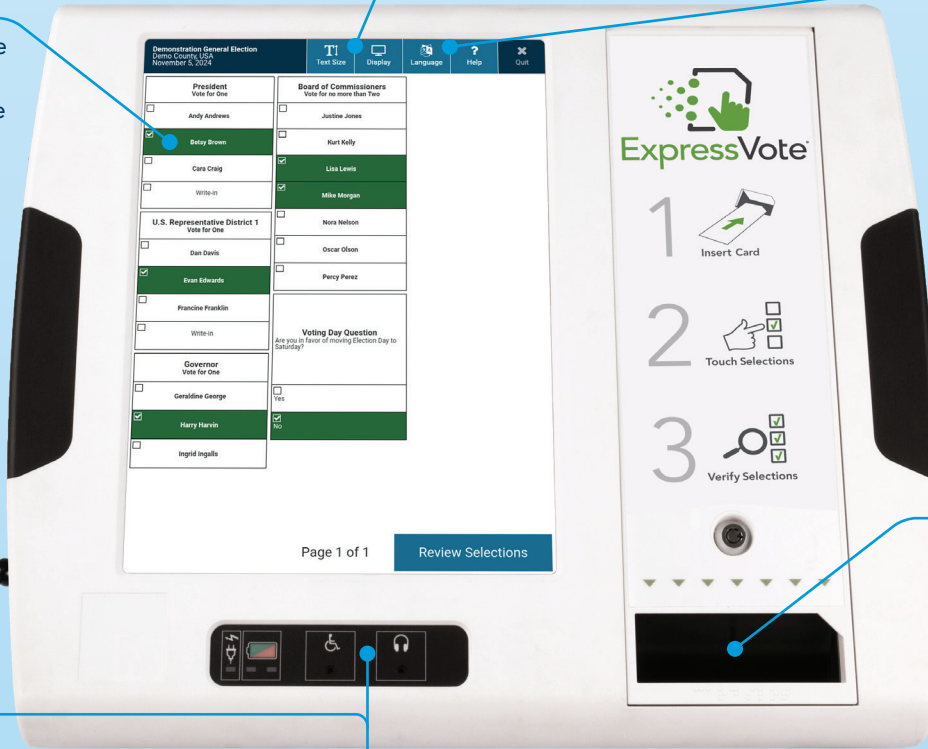

ExpressVote®

Universal Voting System

Avoids Overvoting

The intuitive interface also alerts voters of ballot exceptions, like undervotes.

Easier-to-Read Ballots

Visual aids include high contrast and zoom functionality.

Multilingual

Supports any language in audio and 12+ in text.

ADA-Friendly

Audio-tactile keypad enables voters to control audio and navigate the ballot. The front access panel (above) features a headphone jack and a port for a sip-and-puff device or two-position rocker switch.

Simple Activation

The voter inserts a card to activate the voting session. After voting is complete, the vote summary card is dispensed for voter review.

An Accessible System with a Voter-Verifiable Paper Record

The ExpressVote is a reliable, secure and efficient system for election officials and their staff, poll workers and voters. The paper-based ExpressVote combines touchscreen voting technology with an integrated thermal printer to produce a paper record for tabulation.